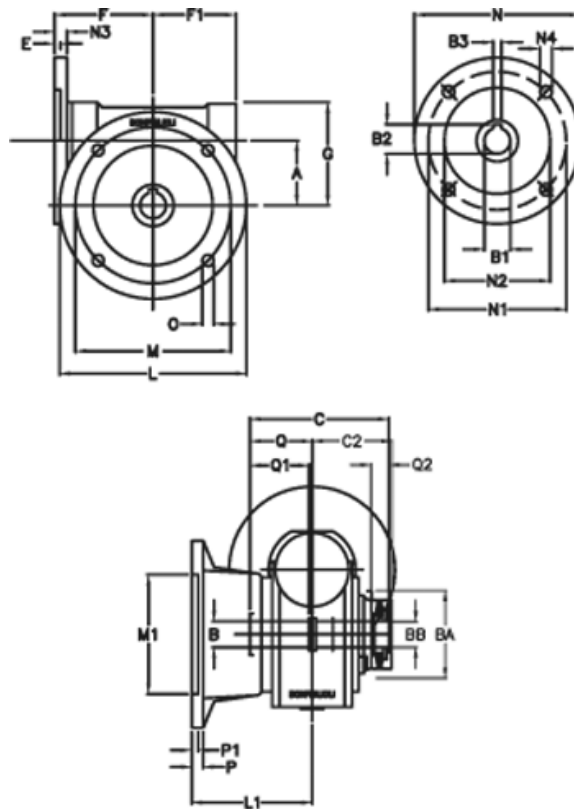

Article number: 390204902843316

Description: Worm Gear with Torque Limiter
VF 49-L1-F-28 P80B14

Measures

a = 49.50	C2 = 63,5	m = 90	P = 12
B = 25	Description = VF 49F-xx-80B14	M1 = 70	P1 = 10
B1 E7 = 19	E = 3.0	N = 120	Q = 51.0
B2 = 21.8	F = 70	N1 = 100	Q1 = 41
B3 H9 = 6	F1 = 63	N2 = 80	Q2 = 15
BA = 63	g = 80	N3 = 10.0	
BB H7 = 14	L = 125	N4 = 7.0	
C = 105	L1 = 85.5	O = 10.5	